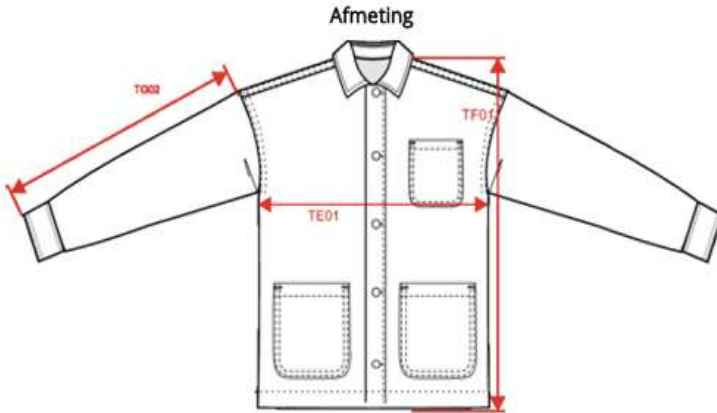

DENIM JACKET SIZE CARD

SIZE	LENGTH	WIDTH	LSL LENGTH
XS	70,0	50,0	59,5
S	72,0	53,0	60,5
M	74,0	56,0	61,5
L	76,0	59,0	62,5
XL	78,0	62,0	63,5
2XL	80,0	65,0	64,5

All measurements are in cm