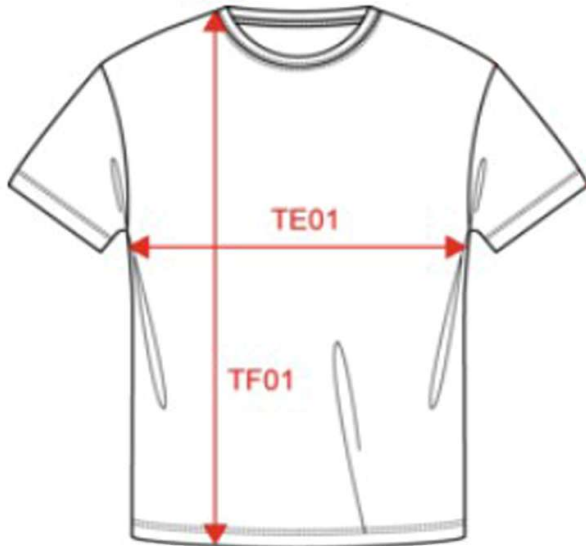

# T-SHIRT SS26 SIZE CARD

SIZE	LENGTH	WIDTH
S	69,5	51,0
M	72,0	54,0
L	74,5	57,0
XL	77,0	60,0
2XL	79,5	63,0
3XL	82,0	66,0

All measurements are in cm